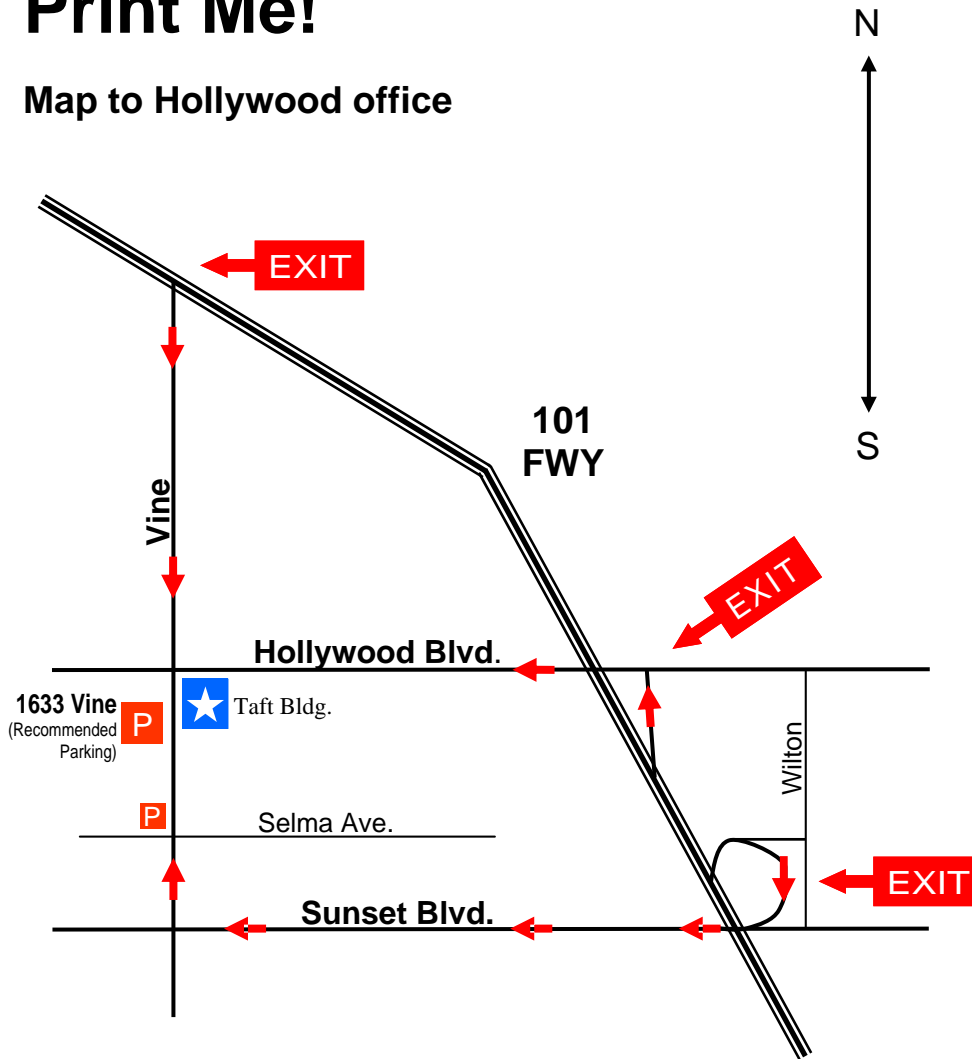

Print Me!

Map to Hollywood office

Hollywood Data Recovery

1680 North Vine Street
Suite 611
Hollywood, CA 90028

Phone: 800-422-7111
323-957-2575

Office Hours:

Monday - Friday
9:00 AM - 5:30 PM

Please Note:

- 1) We are closed each day from 12:00 PM - 1:00PM
- 2) We are closed every Thursday

Helpful Parking Instructions:

- 1) We are located in the Taft Building, which is on the South East corner of Hollywood and Vine.
- 2) There is metered parking along Vine, Hollywood and Selma, but it's very limited because of all the major construction going on.
- 3) If you have your paperwork already filled out (see Online Intake Form on our website) you can usually get away with parking in a loading zone.

Recommended non-metered parking:

1633 North Vine St. is \$2.00 every 30 min. until 4:00 PM. After 4:00 PM it's a flat rate of \$8.00.